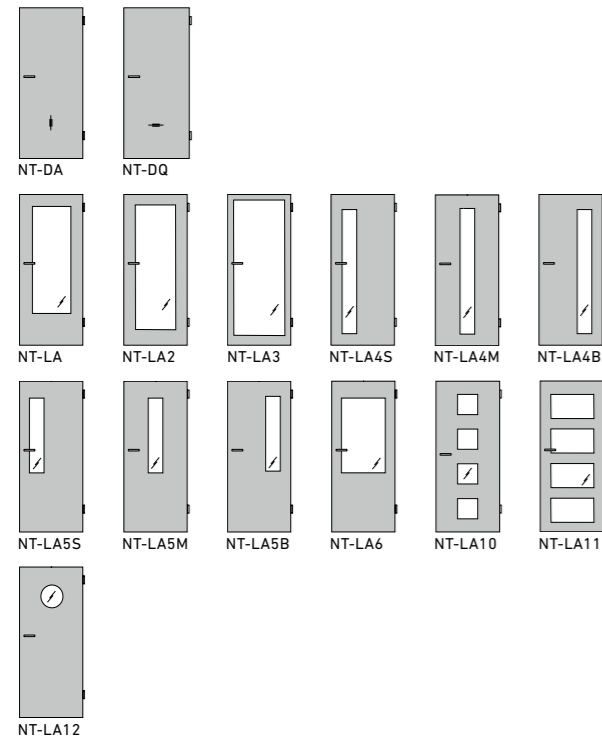

NORMTÜREN
PORTES STANDARD