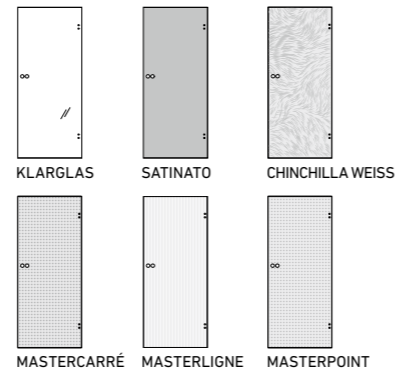

GANZGLASTÜREN ORNAMENT (NORM)
PATTERNED ALL-GLASS DOORS (STANDARD)

STANDARD-ORNAMENTGLAS | STANDARD PATTERNED GLASS