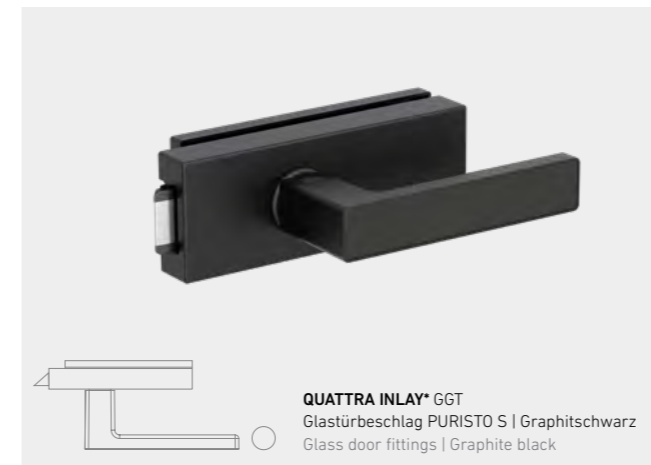

DOOR HANDLES AND ACCESSORIES FOR ALL APPLICATIONS

Door handles are distinctive elements of the door. They make a style statement and underline the room's architectural tone. We offer a comprehensive range of designs and the perfect solutions for all requirements: from door handles to glass door locks and matching hinges.

TOP MONO

GARANT

Griffwerk

TOP

MONO

 <p>MONO BB Schnellmontagetechnik Graphitschwarz Quick mounting mechanism Graphite black</p>	 <p>MONO BB Schnellmontagetechnik Edelstahl matt Quick mounting mechanism Matte stainless steel</p>
 <p>smart2lock by GRIFFWERK</p> <p>MONO Schnellmontagetechnik Graphitschwarz Quick mounting mechanism Graphite black</p>	 <p>smart2lock by GRIFFWERK</p> <p>MONO Schnellmontagetechnik Edelstahl matt Quick mounting mechanism Matte stainless steel</p>
 <p>MONO GGT Glastürbeschlag PURISTO S Graphitschwarz Glass door fittings Graphite black</p>	 <p>MONO GGT Glastürbeschlag PURISTO S Edelstahl matt Glass door fittings Matte stainless steel</p>
 <p>smart2lock by GRIFFWERK</p> <p>MONO GGT Glastürbeschlag PURISTO S Graphitschwarz Glass door fittings Graphite black</p>	 <p>smart2lock by GRIFFWERK</p> <p>MONO GGT Glastürbeschlag PURISTO S Edelstahl matt Glass door fittings Matte stainless steel</p>