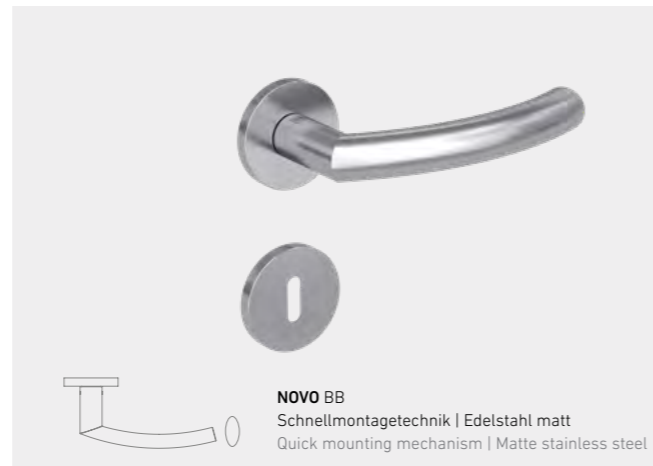

TOP MONO

GARANT

Griffwerk

TOP

MONO

 <p>MONO BB Schnellmontagetechnik Graphitschwarz Quick mounting mechanism Graphite black</p>	 <p>MONO BB Schnellmontagetechnik Edelstahl matt Quick mounting mechanism Matte stainless steel</p>
 <p>smart2lock by GRIFFWERK</p> <p>MONO Schnellmontagetechnik Graphitschwarz Quick mounting mechanism Graphite black</p>	 <p>smart2lock by GRIFFWERK</p> <p>MONO Schnellmontagetechnik Edelstahl matt Quick mounting mechanism Matte stainless steel</p>
 <p>MONO GGT Glastürbeschlag PURISTO S Graphitschwarz Glass door fittings Graphite black</p>	 <p>MONO GGT Glastürbeschlag PURISTO S Edelstahl matt Glass door fittings Matte stainless steel</p>
 <p>smart2lock by GRIFFWERK</p> <p>MONO GGT Glastürbeschlag PURISTO S Graphitschwarz Glass door fittings Graphite black</p>	 <p>smart2lock by GRIFFWERK</p> <p>MONO GGT Glastürbeschlag PURISTO S Edelstahl matt Glass door fittings Matte stainless steel</p>

*Inlays in allen CePaL-Öberflächen erhältlich *Inlays available in all CePaL surfaces

MONO

STANDARD-ROSETTE
STANDARD ROSETTE

BB-Schloss Rosette
BB lock with magnetic rosette

WC-Schloss
WC lock

PZ-Schloss
PZ lock