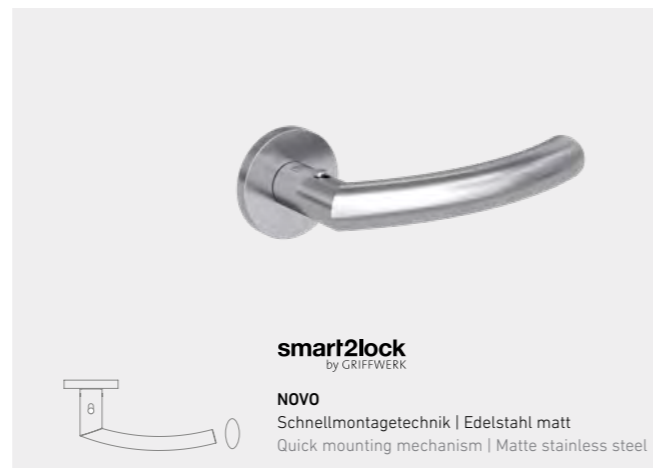

DOOR HANDLES AND ACCESSORIES FOR ALL APPLICATIONS

Door handles are distinctive elements of the door. They make a style statement and underline the room's architectural tone. We offer a comprehensive range of designs and the perfect solutions for all requirements: from door handles to glass door locks and matching hinges.

TOP MONO

GARANT

Griffwerk

TOP

MONO

 <p>MONO BB Schnellmontagetechnik Graphitschwarz Quick mounting mechanism Graphite black</p>	 <p>MONO BB Schnellmontagetechnik Edelstahl matt Quick mounting mechanism Matte stainless steel</p>
 <p>smart2lock by GRIFFWERK</p> <p>MONO Schnellmontagetechnik Graphitschwarz Quick mounting mechanism Graphite black</p>	 <p>smart2lock by GRIFFWERK</p> <p>MONO Schnellmontagetechnik Edelstahl matt Quick mounting mechanism Matte stainless steel</p>
 <p>MONO GGT Glastürbeschlag PURISTO S Graphitschwarz Glass door fittings Graphite black</p>	 <p>MONO GGT Glastürbeschlag PURISTO S Edelstahl matt Glass door fittings Matte stainless steel</p>
 <p>smart2lock by GRIFFWERK</p> <p>MONO GGT Glastürbeschlag PURISTO S Graphitschwarz Glass door fittings Graphite black</p>	 <p>smart2lock by GRIFFWERK</p> <p>MONO GGT Glastürbeschlag PURISTO S Edelstahl matt Glass door fittings Matte stainless steel</p>

*Inlays in allen CePaL-Öberflächen erhältlich *Inlays available in all CePaL surfaces

MONO

STANDARD-ROSETTE
STANDARD ROSETTE

BB-Schloss Rosette
BB lock with magnetic rosette

WC-Schloss
WC lock

PZ-Schloss
PZ lock

Magnetschloß lang
Schlossstulp
Long magnetic lock
lock neck

Schließblech lang
Long locking plate

MONO

STANDARD
STANDARD

UV-Schloss
UV lock

PZ-Schloss
PZ lock

smart2lock
by GRIFFWERK

NOVO