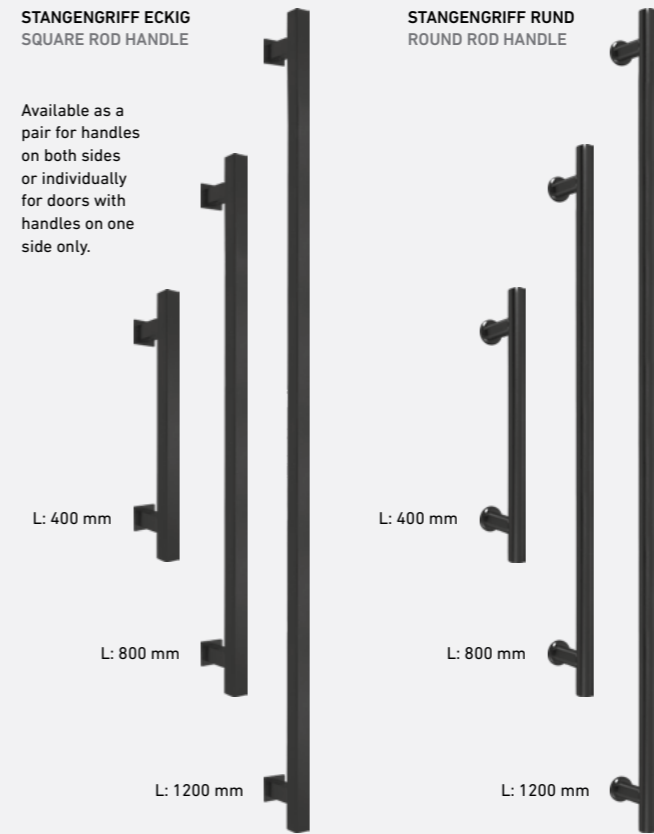

*ähnlich RAL9005 *like RAL9005