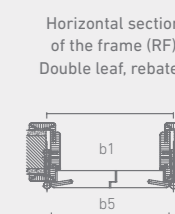

ACCESSORIES

LOCKS

MODEL
WARDDED KEY LOCK

MODEL
PROFILE CYLINDER LOCK

MODEL
BATHROOM DOOR LOCK

MODEL
LOWERABLE BOTTOM SEAL

HINGES

MODEL
HINGE COMBINATION
V 3420 WF
FOR WOODEN FRAMES

MODEL
HINGE COMBINATION
V 4426 WF
FOR WOODEN FRAMES

MODEL
HINGE COMBINATION
V 8026 WF
FOR STEEL FRAMES