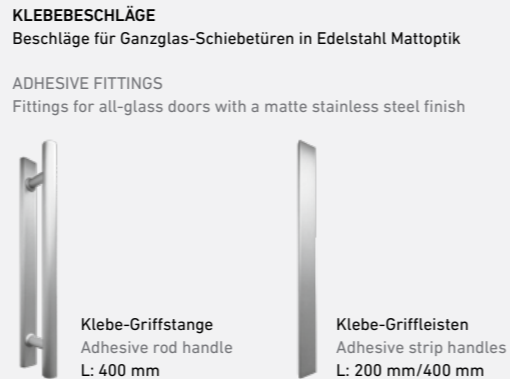

*ähnlich RAL9005 *like RAL9005