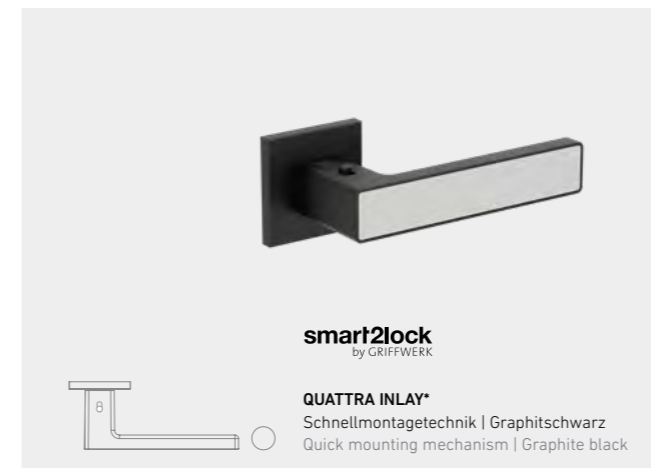

DOOR HANDLES AND ACCESSORIES FOR ALL APPLICATIONS

Door handles are distinctive elements of the door. They make a style statement and underline the room's architectural tone. We offer a comprehensive range of designs and the perfect solutions for all requirements: from door handles to glass door locks and matching hinges.

TOP MONO

GARANT

Griffwerk

TOP

MONO

 <p>MONO BB Schnellmontagetechnik Graphitschwarz Quick mounting mechanism Graphite black</p>	 <p>MONO BB Schnellmontagetechnik Edelstahl matt Quick mounting mechanism Matte stainless steel</p>
 <p>smart2lock by GRIFFWERK</p> <p>MONO Schnellmontagetechnik Graphitschwarz Quick mounting mechanism Graphite black</p>	 <p>smart2lock by GRIFFWERK</p> <p>MONO Schnellmontagetechnik Edelstahl matt Quick mounting mechanism Matte stainless steel</p>
 <p>MONO GGT Glastürbeschlag PURISTO S Graphitschwarz Glass door fittings Graphite black</p>	 <p>MONO GGT Glastürbeschlag PURISTO S Edelstahl matt Glass door fittings Matte stainless steel</p>
 <p>smart2lock by GRIFFWERK</p> <p>MONO GGT Glastürbeschlag PURISTO S Graphitschwarz Glass door fittings Graphite black</p>	 <p>smart2lock by GRIFFWERK</p> <p>MONO GGT Glastürbeschlag PURISTO S Edelstahl matt Glass door fittings Matte stainless steel</p>