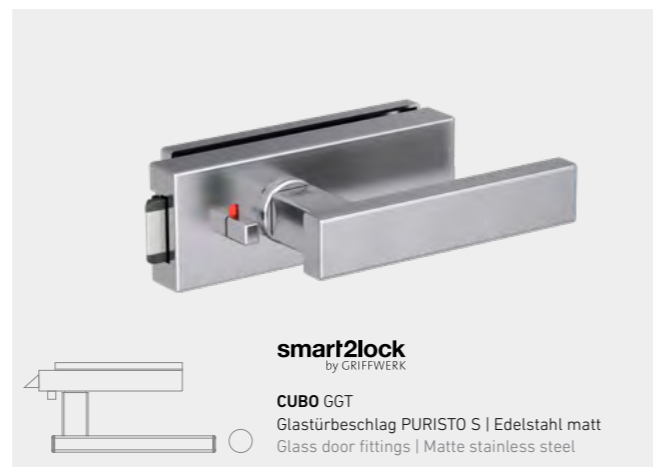

DOOR HANDLES AND ACCESSORIES FOR ALL APPLICATIONS

Door handles are distinctive elements of the door. They make a style statement and underline the room's architectural tone. We offer a comprehensive range of designs and the perfect solutions for all requirements: from door handles to glass door locks and matching hinges.

TOP MONO

GARANT

Griffwerk

TOP

MONO

 <p>MONO BB Schnellmontagetechnik Graphitschwarz Quick mounting mechanism Graphite black</p>	 <p>MONO BB Schnellmontagetechnik Edelstahl matt Quick mounting mechanism Matte stainless steel</p>
 <p>smart2lock by GRIFFWERK</p> <p>MONO Schnellmontagetechnik Graphitschwarz Quick mounting mechanism Graphite black</p>	 <p>smart2lock by GRIFFWERK</p> <p>MONO Schnellmontagetechnik Edelstahl matt Quick mounting mechanism Matte stainless steel</p>
 <p>MONO GGT Glastürbeschlag PURISTO S Graphitschwarz Glass door fittings Graphite black</p>	 <p>MONO GGT Glastürbeschlag PURISTO S Edelstahl matt Glass door fittings Matte stainless steel</p>
 <p>smart2lock by GRIFFWERK</p> <p>MONO GGT Glastürbeschlag PURISTO S Graphitschwarz Glass door fittings Graphite black</p>	 <p>smart2lock by GRIFFWERK</p> <p>MONO GGT Glastürbeschlag PURISTO S Edelstahl matt Glass door fittings Matte stainless steel</p>