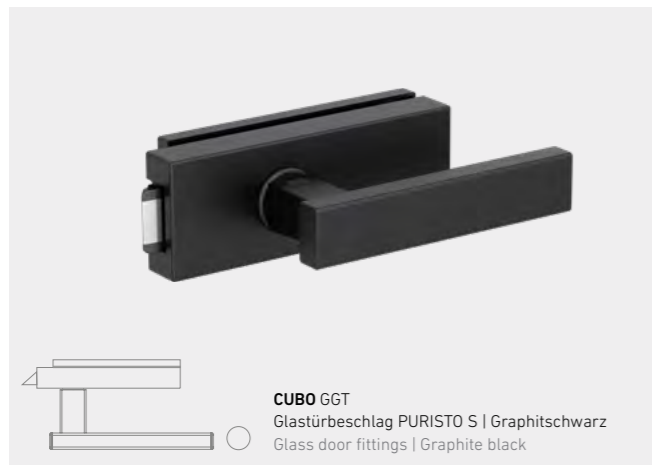

DOOR HANDLES AND ACCESSORIES FOR ALL APPLICATIONS

Door handles are distinctive elements of the door. They make a style statement and underline the room's architectural tone. We offer a comprehensive range of designs and the perfect solutions for all requirements: from door handles to glass door locks and matching hinges.

TOP MONO

GARANT

Griffwerk

TOP

MONO

 <p>MONO BB Schnellmontagetechnik Graphitschwarz Quick mounting mechanism Graphite black</p>	 <p>MONO BB Schnellmontagetechnik Edelstahl matt Quick mounting mechanism Matte stainless steel</p>
 <p>smart2lock by GRIFFWERK</p> <p>MONO Schnellmontagetechnik Graphitschwarz Quick mounting mechanism Graphite black</p>	 <p>smart2lock by GRIFFWERK</p> <p>MONO Schnellmontagetechnik Edelstahl matt Quick mounting mechanism Matte stainless steel</p>
 <p>MONO GGT Glastürbeschlag PURISTO S Graphitschwarz Glass door fittings Graphite black</p>	 <p>MONO GGT Glastürbeschlag PURISTO S Edelstahl matt Glass door fittings Matte stainless steel</p>
 <p>smart2lock by GRIFFWERK</p> <p>MONO GGT Glastürbeschlag PURISTO S Graphitschwarz Glass door fittings Graphite black</p>	 <p>smart2lock by GRIFFWERK</p> <p>MONO GGT Glastürbeschlag PURISTO S Edelstahl matt Glass door fittings Matte stainless steel</p>