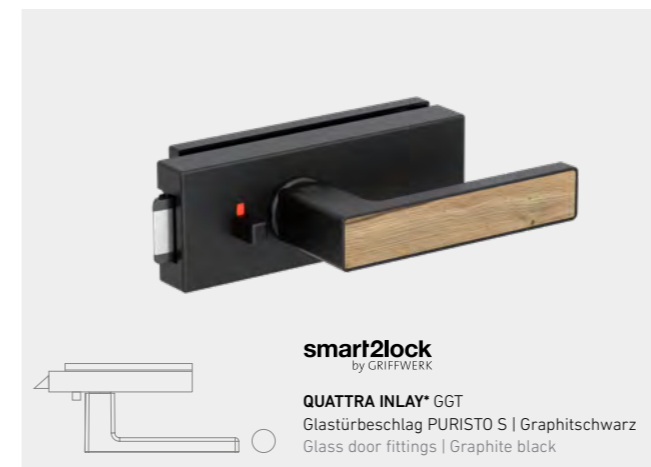

DOOR HANDLES AND ACCESSORIES FOR ALL APPLICATIONS

Door handles are distinctive elements of the door. They make a style statement and underline the room's architectural tone. We offer a comprehensive range of designs and the perfect solutions for all requirements: from door handles to glass door locks and matching hinges.

TOP MONO

GARANT

Griffwerk

TOP

MONO

 <p>MONO BB Schnellmontagetechnik Graphitschwarz Quick mounting mechanism Graphite black</p>	 <p>MONO BB Schnellmontagetechnik Edelstahl matt Quick mounting mechanism Matte stainless steel</p>
 <p>smart2lock by GRIFFWERK</p> <p>MONO Schnellmontagetechnik Graphitschwarz Quick mounting mechanism Graphite black</p>	 <p>smart2lock by GRIFFWERK</p> <p>MONO Schnellmontagetechnik Edelstahl matt Quick mounting mechanism Matte stainless steel</p>
 <p>MONO GGT Glastürbeschlag PURISTO S Graphitschwarz Glass door fittings Graphite black</p>	 <p>MONO GGT Glastürbeschlag PURISTO S Edelstahl matt Glass door fittings Matte stainless steel</p>
 <p>smart2lock by GRIFFWERK</p> <p>MONO GGT Glastürbeschlag PURISTO S Graphitschwarz Glass door fittings Graphite black</p>	 <p>smart2lock by GRIFFWERK</p> <p>MONO GGT Glastürbeschlag PURISTO S Edelstahl matt Glass door fittings Matte stainless steel</p>