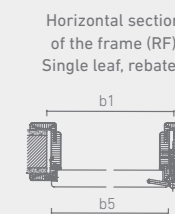

ACCESSORIES

LOCKS

MODEL
WARDDED KEY LOCK

MODEL
PROFILE CYLINDER LOCK

MODEL
BATHROOM DOOR LOCK

MODEL
LOWERABLE BOTTOM SEAL

HINGES

MODEL
HINGE COMBINATION
V 3420 WF
FOR WOODEN FRAMES

MODEL
HINGE COMBINATION
V 4426 WF
FOR WOODEN FRAMES

MODEL
HINGE COMBINATION
V 8026 WF
FOR STEEL FRAMES