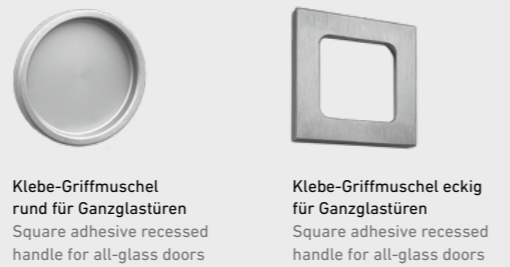

R8 ONE

Rosettenlos | Samtgrau, Graphitschwarz,
Kaschmirgrau
No rosette | matte stainless steel, graphite grey,
cashmere grey

smart2lock by GRIFFWERK

R8 ONE

Rosettenlos | Samtgrau, Graphitschwarz,
Kaschmirgrau
No rosette | matte stainless steel, graphite grey,
cashmere grey