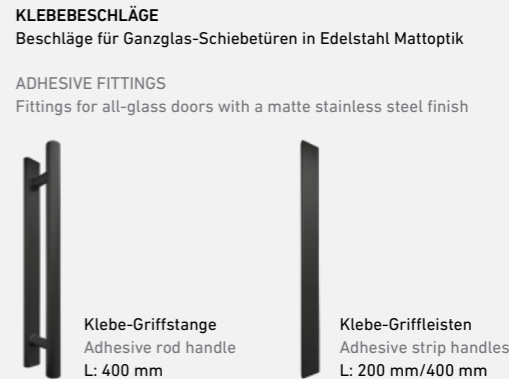

*ähnlich RAL9005 *like RAL9005