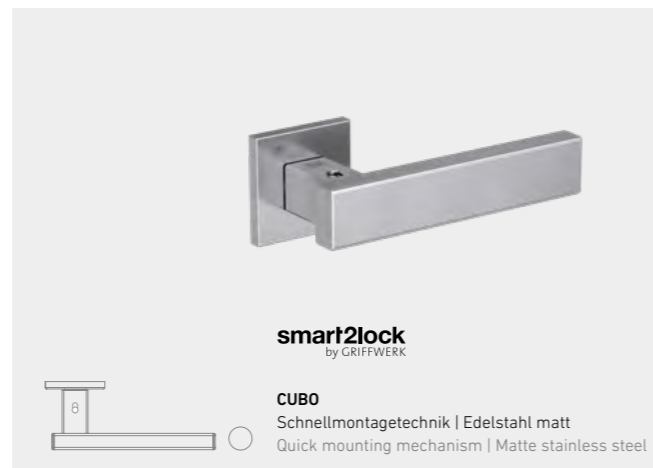

DOOR HANDLES AND ACCESSORIES FOR ALL APPLICATIONS

Door handles are distinctive elements of the door. They make a style statement and underline the room's architectural tone. We offer a comprehensive range of designs and the perfect solutions for all requirements: from door handles to glass door locks and matching hinges.

TOP MONO

GARANT

Griffwerk

TOP

MONO

 <p>MONO BB Schnellmontagetechnik Graphitschwarz Quick mounting mechanism Graphite black</p>	 <p>MONO BB Schnellmontagetechnik Edelstahl matt Quick mounting mechanism Matte stainless steel</p>
 <p>smart2lock by GRIFFWERK</p> <p>MONO Schnellmontagetechnik Graphitschwarz Quick mounting mechanism Graphite black</p>	 <p>smart2lock by GRIFFWERK</p> <p>MONO Schnellmontagetechnik Edelstahl matt Quick mounting mechanism Matte stainless steel</p>
 <p>MONO GGT Glastürbeschlag PURISTO S Graphitschwarz Glass door fittings Graphite black</p>	 <p>MONO GGT Glastürbeschlag PURISTO S Edelstahl matt Glass door fittings Matte stainless steel</p>
 <p>smart2lock by GRIFFWERK</p> <p>MONO GGT Glastürbeschlag PURISTO S Graphitschwarz Glass door fittings Graphite black</p>	 <p>smart2lock by GRIFFWERK</p> <p>MONO GGT Glastürbeschlag PURISTO S Edelstahl matt Glass door fittings Matte stainless steel</p>