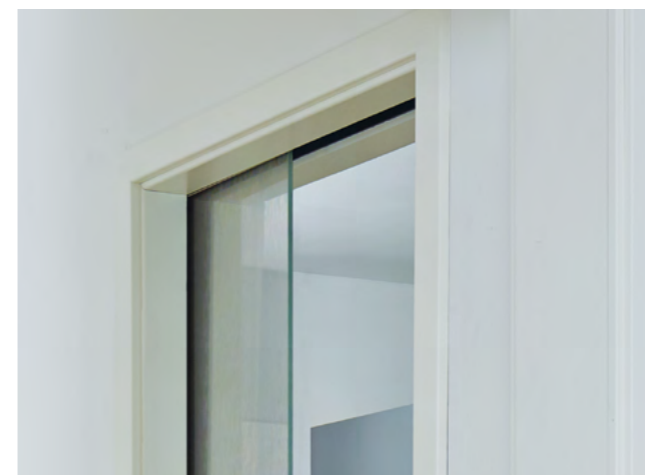

SCHIEBETÜRBESCHLAG BASIC – AUSFÜHRUNG „IN DER WAND LAUFEND“

Innenlaufende Schiebetüren mit dem BASIC-Schiebetürbeschlag – egal ob als Holz- oder Ganzglastüren – sind die ideale Lösung, wenn es für normale Drehtüren in den verbundenen Räumen keinen Öffnungs- und Bewegungsraum gibt.

BASIC SLIDING DOOR FITTINGS – ‘IN-WALL’ VERSION

In-wall sliding doors – both wood and glass models – with BASIC sliding door fittings are the ideal solution when there is no space for conventionally opening doors in connected rooms.

Windfangelemente und Schiebetürlösungen