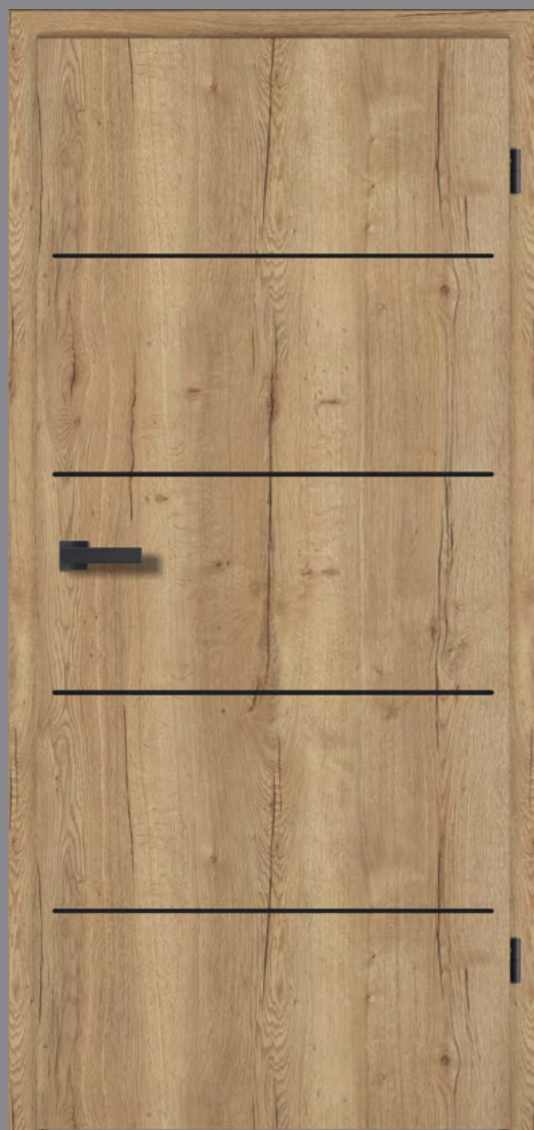

CORONA
CePaL Authentic Risseiche und Asteiche

Individuelle Natürlichkeit
Individual naturalness

Ansprechende Holzoptik mit naturgetreuer Feinmaserung.
Beautiful wood-look finish with a fine true-to-life grain.

LISENEN | PILASTER STRIPS

Lisene Edelstahloptik

Lisene Schwarz

QUERSCHNITT | CROSS

RUNDKANTE | ROUNDED EDGE

Lichtausschnitt-Türen

geschlossene Türen

PREMIUMKANTE | PREMIUM EDGE

Lichtausschnitt-Türen

geschlossene Türen

BESCHLAG
CUBO

GRAPHITSCHWARZ
GRAPHITE BLACK

BB/PZ/WC

smart2lock

EDELSTAHL MATT
STAINLESS STEEL MATT

BB/PZ/WC

smart2lock