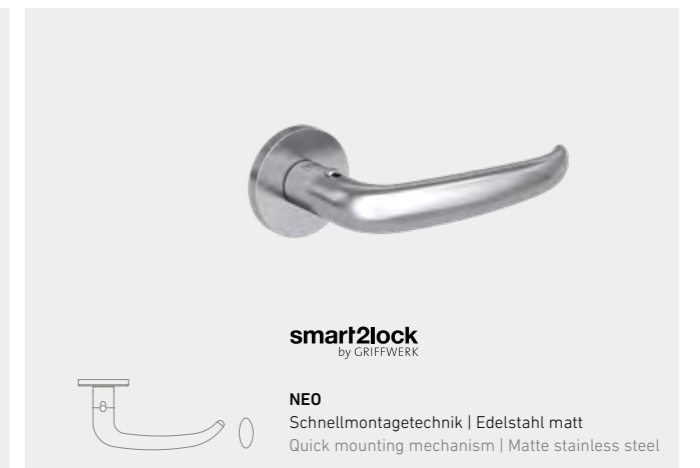

DOOR HANDLES AND ACCESSORIES FOR ALL APPLICATIONS

Door handles are distinctive elements of the door. They make a style statement and underline the room's architectural tone. We offer a comprehensive range of designs and the perfect solutions for all requirements: from door handles to glass door locks and matching hinges.

TOP MONO

GARANT

Griffwerk

TOP

MONO

 <p>MONO BB Schnellmontagetechnik Graphitschwarz Quick mounting mechanism Graphite black</p>	 <p>MONO BB Schnellmontagetechnik Edelstahl matt Quick mounting mechanism Matte stainless steel</p>
 <p>smart2lock by GRIFFWERK</p> <p>MONO Schnellmontagetechnik Graphitschwarz Quick mounting mechanism Graphite black</p>	 <p>smart2lock by GRIFFWERK</p> <p>MONO Schnellmontagetechnik Edelstahl matt Quick mounting mechanism Matte stainless steel</p>
 <p>MONO GGT Glastürbeschlag PURISTO S Graphitschwarz Glass door fittings Graphite black</p>	 <p>MONO GGT Glastürbeschlag PURISTO S Edelstahl matt Glass door fittings Matte stainless steel</p>
 <p>smart2lock by GRIFFWERK</p> <p>MONO GGT Glastürbeschlag PURISTO S Graphitschwarz Glass door fittings Graphite black</p>	 <p>smart2lock by GRIFFWERK</p> <p>MONO GGT Glastürbeschlag PURISTO S Edelstahl matt Glass door fittings Matte stainless steel</p>

*Inlays in allen CePaL-Öberflächen erhältlich *Inlays available in all CePaL surfaces

MONO

STANDARD-ROSETTE
STANDARD ROSETTE

BB-Schloss Rosette
BB lock with magnetic rosette

WC-Schloss
WC lock

PZ-Schloss
PZ lock

Magnetschloß lang
Schlossstulp
Long magnetic lock
lock neck

Schließblech lang
Long locking plate

MONO

STANDARD
STANDARD

UV-Schloss
UV lock

PZ-Schloss
PZ lock

smart2lock
by GRIFFWERK

NOVO