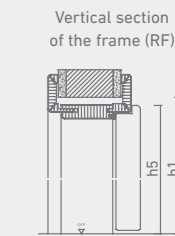

ACCESSORIES

LOCKS

MODEL
WARDDED KEY LOCK

MODEL
PROFILE CYLINDER LOCK

MODEL
BATHROOM DOOR LOCK

MODEL
LOWERABLE BOTTOM SEAL

HINGES

MODEL
HINGE COMBINATION
V 3420 WF
FOR WOODEN FRAMES

MODEL
HINGE COMBINATION
V 4426 WF
FOR WOODEN FRAMES

MODEL
HINGE COMBINATION
V 8026 WF
FOR STEEL FRAMES