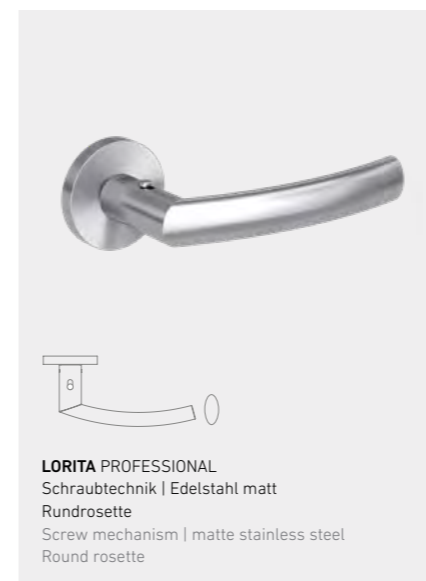

TRI 134
Schraubtechnik | Graphitschwarz und Edelstahl matt
Rund- oder Quadratrossette
Screw mechanism | graphite black and matte stainless steel, round or square rosette

LORITA PIATTA S
Flachrossette | Edelstahl matt
Rundrossette
Flat rosette | matte stainless steel
Round rosette

LORITA PROFESSIONAL
Schraubtechnik | Edelstahl matt
Rundrossette
Screw mechanism | matte stainless steel
Round rosette