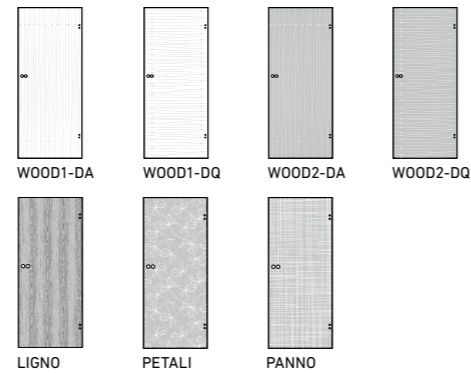

DESIGN-ORNAMENTGLAS | DESIGN PATTERNED GLASS