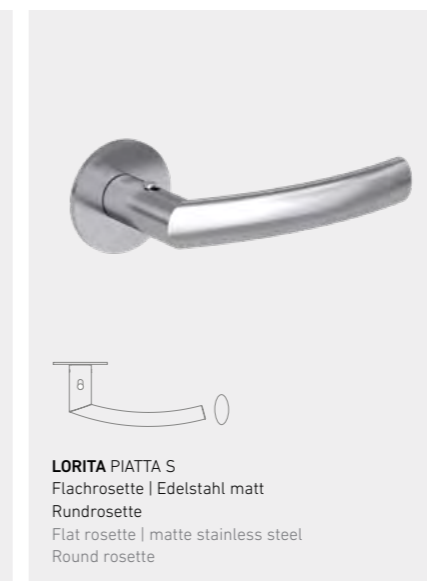

TRI 134
Schraubtechnik | Graphitschwarz und Edelstahl matt
Rund- oder Quadratrossette
Screw mechanism | graphite black and matte stainless steel, round or square rosette

AVUS PIATTA S
Flachrossette | Graphitschwarz und Kaschmirgrau,
Rundrossette
Flat rosette | graphite black and cashmere grey,
round rosette

LORITA PIATTA S
Flachrossette | Edelstahl matt
Rundrossette
Flat rosette | matte stainless steel
Round rosette