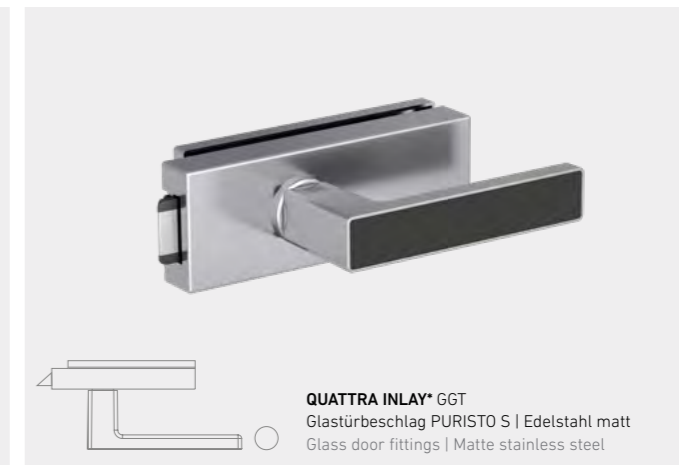

DOOR HANDLES AND ACCESSORIES FOR ALL APPLICATIONS

Door handles are distinctive elements of the door. They make a style statement and underline the room's architectural tone. We offer a comprehensive range of designs and the perfect solutions for all requirements: from door handles to glass door locks and matching hinges.

TOP MONO

GARANT

Griffwerk

TOP

MONO

 <p>MONO BB Schnellmontagetechnik Graphitschwarz Quick mounting mechanism Graphite black</p>	 <p>MONO BB Schnellmontagetechnik Edelstahl matt Quick mounting mechanism Matte stainless steel</p>
 <p>smart2lock by GRIFFWERK</p> <p>MONO Schnellmontagetechnik Graphitschwarz Quick mounting mechanism Graphite black</p>	 <p>smart2lock by GRIFFWERK</p> <p>MONO Schnellmontagetechnik Edelstahl matt Quick mounting mechanism Matte stainless steel</p>
 <p>MONO GGT Glastürbeschlag PURISTO S Graphitschwarz Glass door fittings Graphite black</p>	 <p>MONO GGT Glastürbeschlag PURISTO S Edelstahl matt Glass door fittings Matte stainless steel</p>
 <p>smart2lock by GRIFFWERK</p> <p>MONO GGT Glastürbeschlag PURISTO S Graphitschwarz Glass door fittings Graphite black</p>	 <p>smart2lock by GRIFFWERK</p> <p>MONO GGT Glastürbeschlag PURISTO S Edelstahl matt Glass door fittings Matte stainless steel</p>